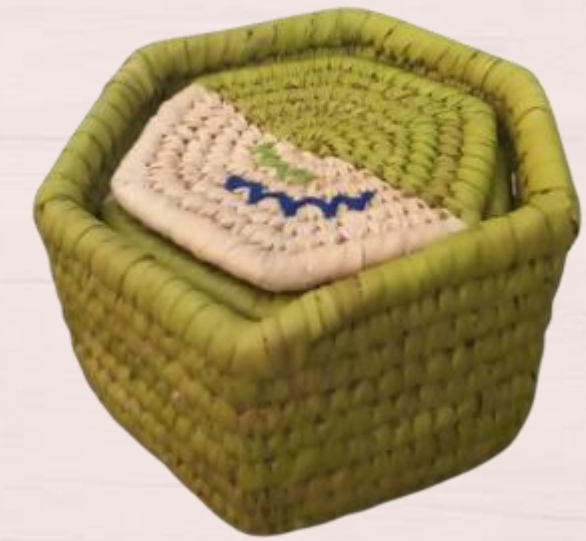

# Coaster Set

**SMBGU002**

4 inch coaster, 5 inch box

Price : Rs 500

Avl Qty : 2 pcs

**SMBGU011**

Coaster 4 inch, Box 5 inch

Price : Rs 500